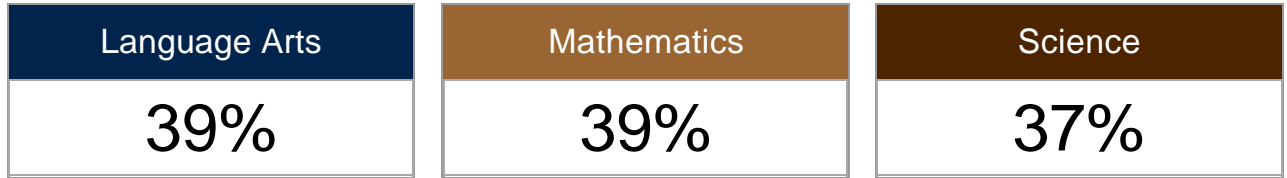

School Year
2017/2018

District
Provo District

School
Sunset View School

Grades
All

SAGE Results for Sunset View School

SAGE Results for Sunset View School by Demographic Group

Demographic Categories	Language Arts % Prof	Mathematics % Prof	Science % Prof
All Students	38.5%	39.0%	36.9%
American Indian	0.0%	33.3%	0.0%
Asian	71.4%	71.4%	60.0%
Caucasian	53.2%	54.5%	53.6%
Hispanic	21.4%	17.4%	18.3%
Multiple Races	75.0%	87.5%	80.0%
Pacific Islander	14.3%	35.7%	0.0%
Female	40.6%	34.8%	38.1%
Male	36.4%	43.2%	35.7%
Economically Disadvantaged	22.0%	23.6%	18.4%
Limited English Proficiency	15.6%	16.5%	11.2%
Students with Disabilities	13.3%	19.7%	12.8%
Mobile	11.8%	13.3%	14.3%