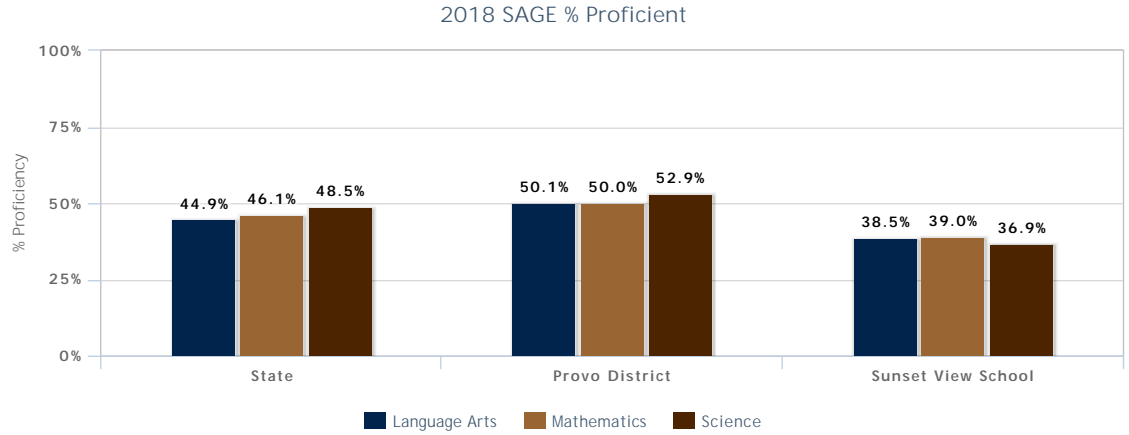

School Year
2017/2018

District
Provo District

School
Sunset View School

Grades
All

SAGE Results for Sunset View School

SAGE Results for Sunset View School by Demographic Group

Demographic Categories	Language Arts % Prof	Mathematics % Prof	Science % Prof
All Students	38.5%	39.0%	36.9%
American Indian	0.0%	33.3%	0.0%
Asian	71.4%	71.4%	60.0%
Caucasian	53.2%	54.5%	53.6%
Hispanic	21.4%	17.4%	18.3%
Multiple Races	75.0%	87.5%	80.0%
Pacific Islander	14.3%	35.7%	0.0%
Female	40.6%	34.8%	38.1%
Male	36.4%	43.2%	35.7%
Economically Disadvantaged	22.0%	23.6%	18.4%
Limited English Proficiency	15.6%	16.5%	11.2%
Students with Disabilities	13.3%	19.7%	12.8%
Mobile	11.8%	13.3%	14.3%