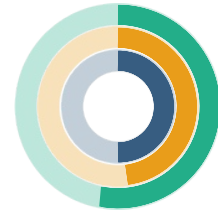

Principal: **N/A** (801) 374-4950

1520 West 600 South  
PROVO, UT 84601

Grades: K - 6

Students: 561

Sunset View Elementary is a highly diverse school with many opportunities for students to learn. The RTI model is incorporated daily and gives students the extra boost they need to perform at high levels in Mathematics and Literacy.

Literacy (DIBELS)

Grade

Proficiency

Percentage of proficient students

Growth

Language Arts MGP

Mathematics MGP

Science MGP