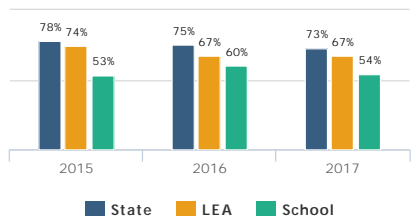

Principal: **N/A** (801) 374-4950

1520 West 600 South
PROVO, UT 84601

Grades: K - 6

Students: 561

Sunset View Elementary is a highly diverse school with many opportunities for students to learn. The RTI model is incorporated daily and gives students the extra boost they need to perform at high levels in Mathematics and Literacy.

Literacy (DIBELS)